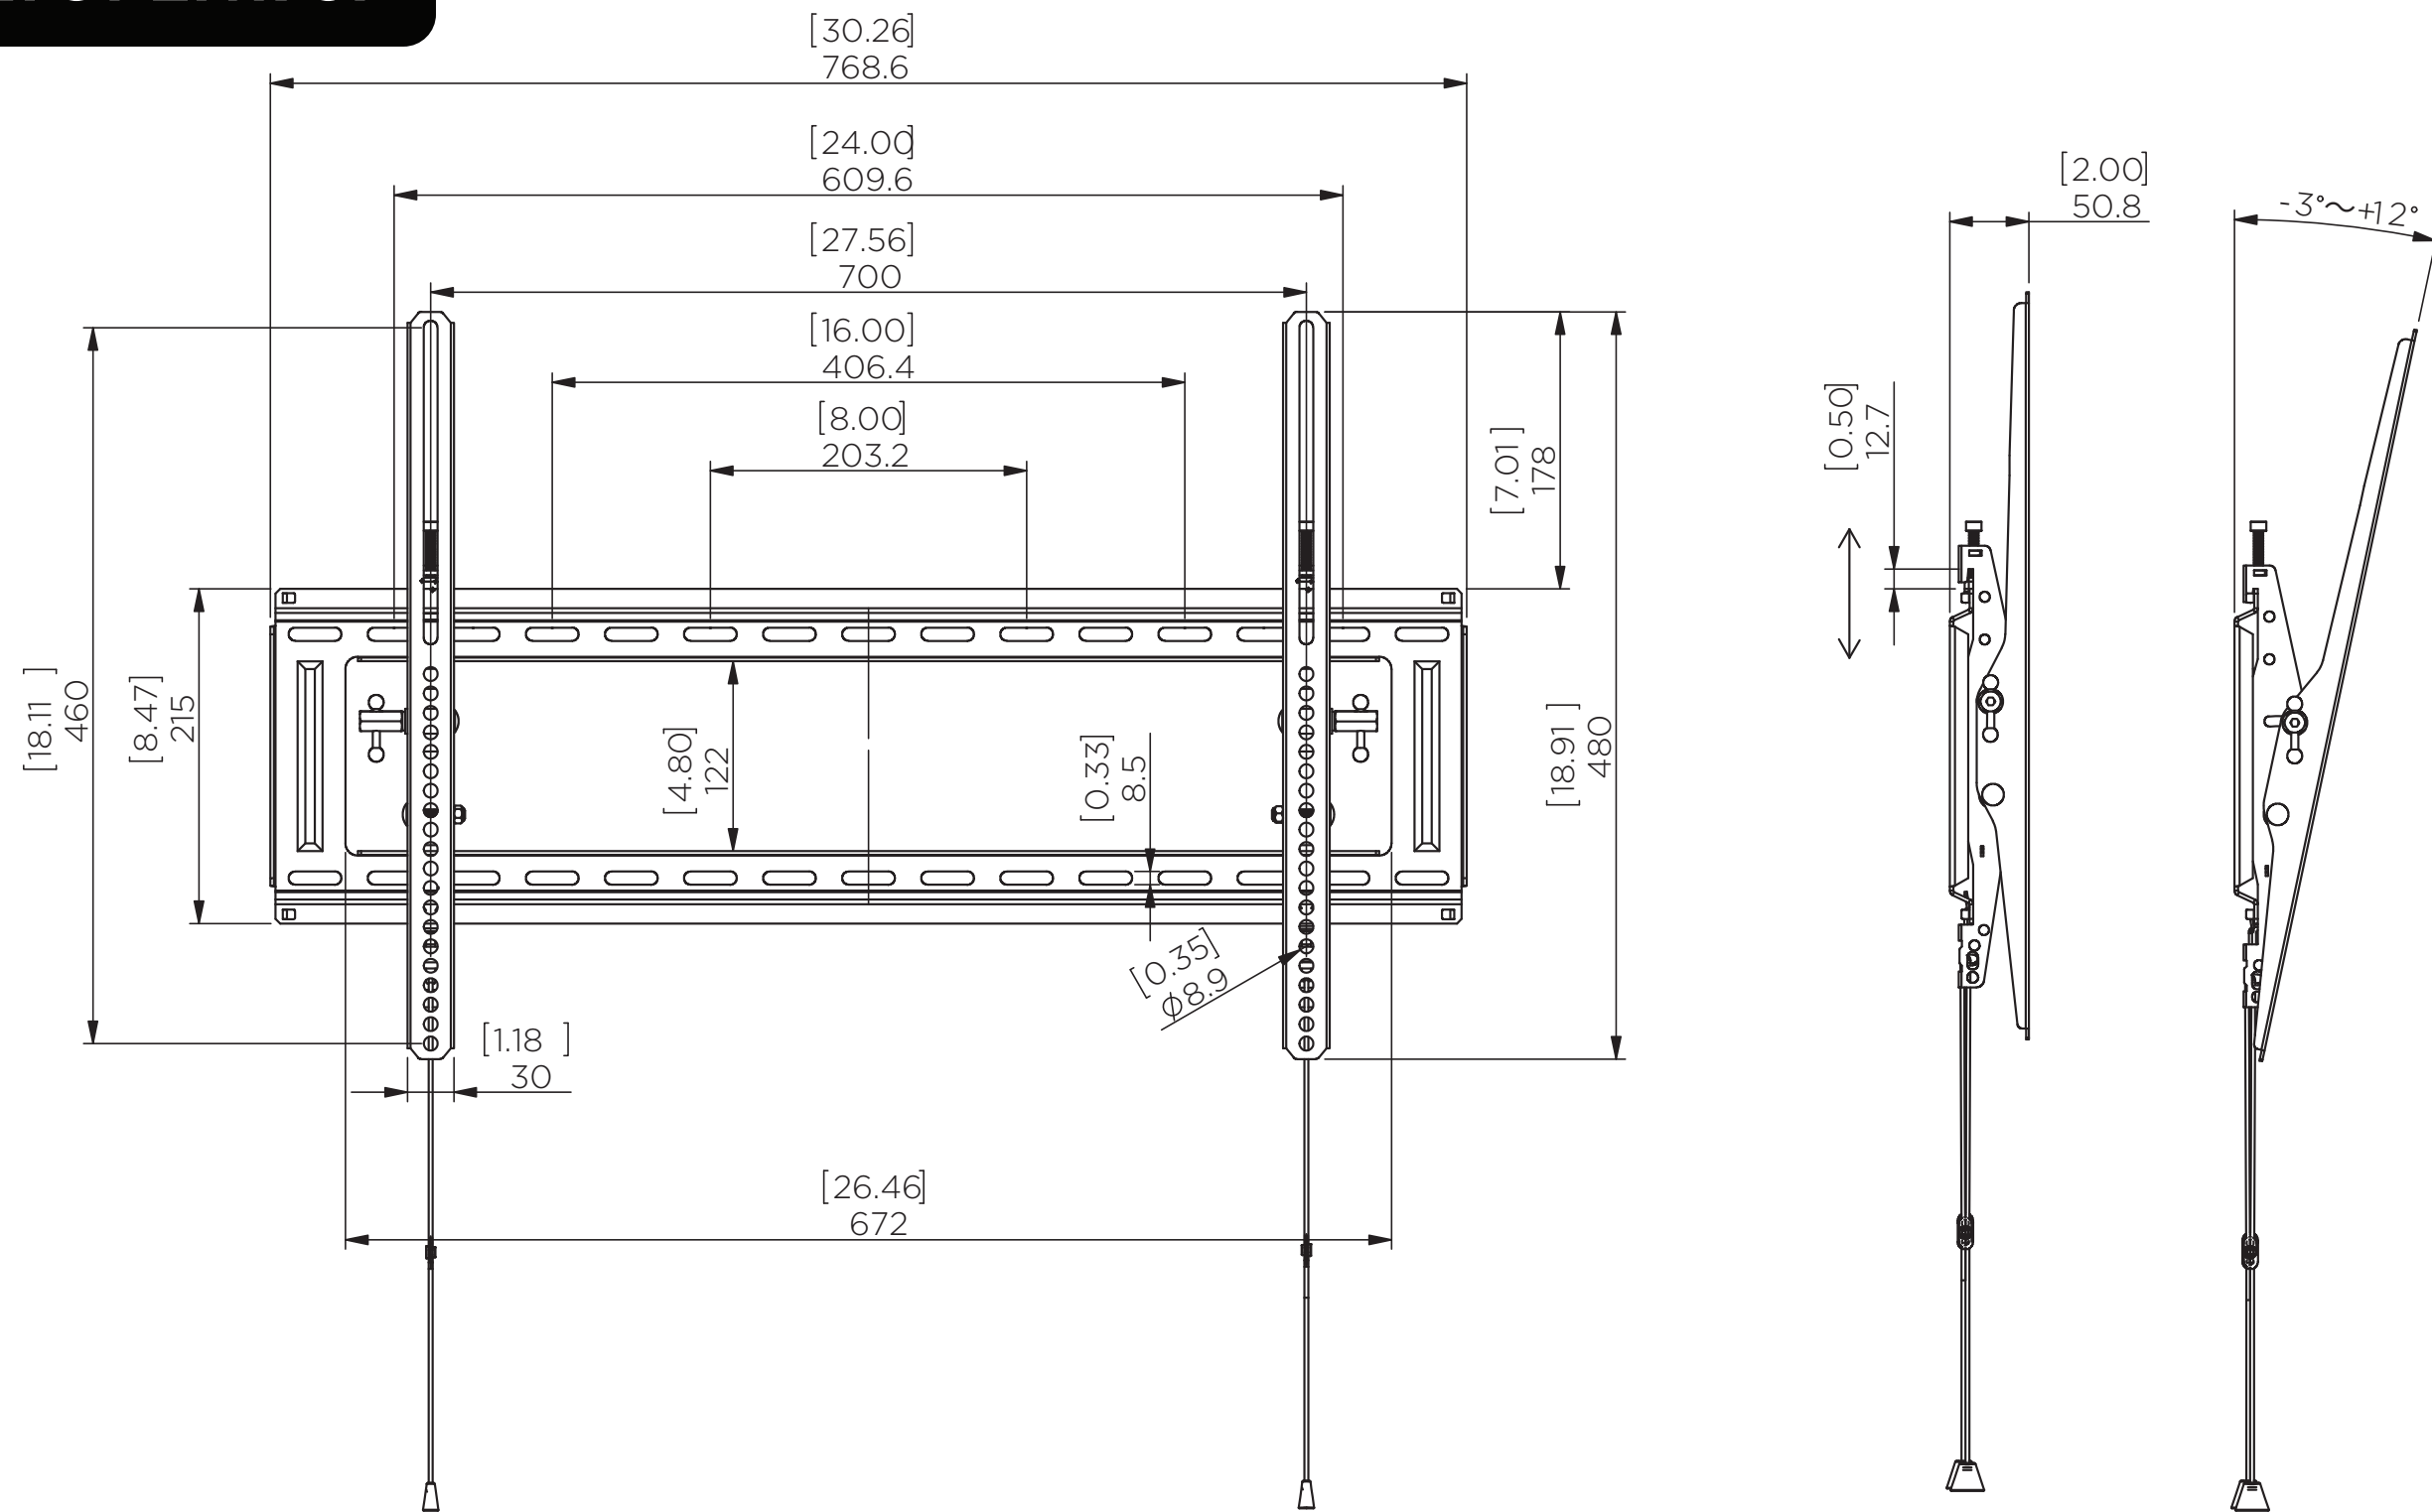

REDXLTOPEN175P

- VESA STANDARD COMPATIBILITY
(WIDTH X HEIGHT): 100 X 100 TO 700 X 400 MM
- MAXIMUM VESA MOUNTING CONFIGURATION: 700 X 400 MM
- SCREEN SIZE COMPATIBILITY: MOST 37" - 90" SCREENS
- MAXIMUM WEIGHT CAPACITY: 175 LBS (79.4 KG)
- PRODUCT COLOR: BLACK
- VIEWING ANGLE: $+3^{\circ}$ to -12°