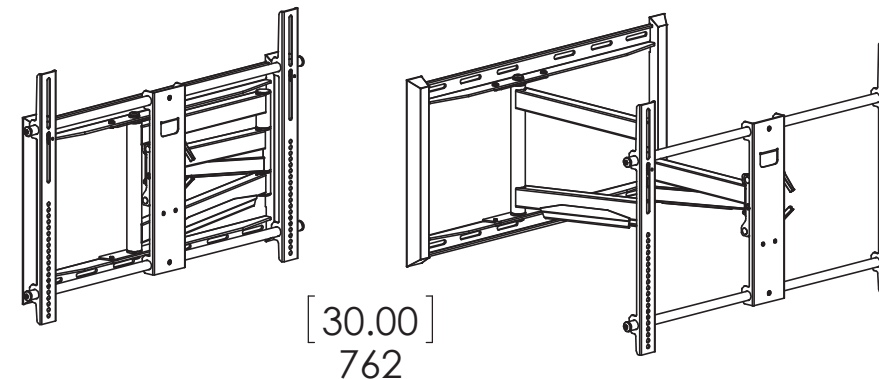

# REDXC150

- VESA STANDARD COMPATIBILITY  
(WIDTH X HEIGHT): 200 X 100 TO 700 X 500 MM
- MAXIMUM VESA MOUNTING CONFIGURATION: 700 X 500 MM
- SCREEN SIZE COMPATIBILITY: MOST 42" - 85" SCREENS
- MAXIMUM WEIGHT CAPACITY: 150 LBS (68.1 KG)
- PRODUCT COLOR: BLACK
- VIEWING ANGLE: +3° to -12°