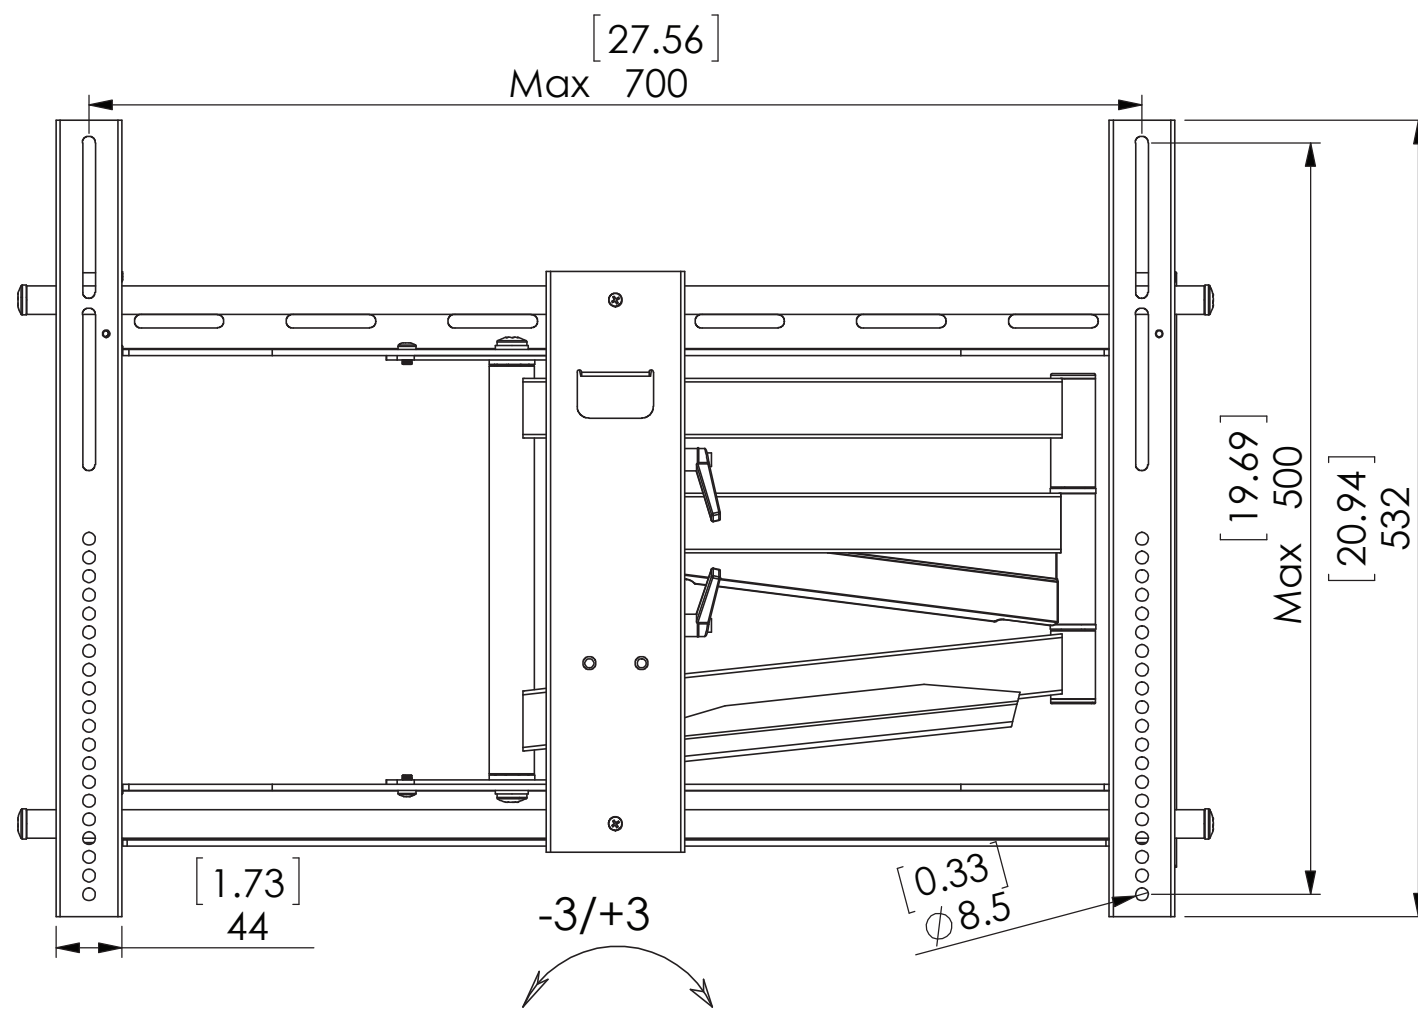

# REDXC150

- VESA STANDARD COMPATIBILITY  
(WIDTH X HEIGHT): 200 X 100 TO 700 X 500 MM
- MAXIMUM VESA MOUNTING CONFIGURATION: 700 X 500 MM
- SCREEN SIZE COMPATIBILITY: MOST 42" - 85" SCREENS
- MAXIMUM WEIGHT CAPACITY: 150 LBS (68.1 KG)
- PRODUCT COLOR: BLACK
- VIEWING ANGLE: +3° to -12°