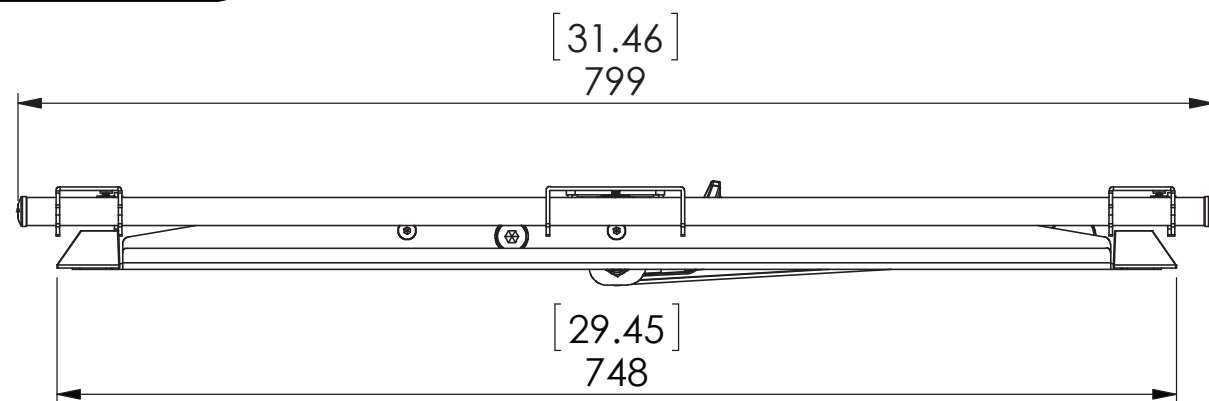

# REDXC150

- VESA STANDARD COMPATIBILITY  
(WIDTH X HEIGHT): 200 X 100 TO 700 X 500 MM
- MAXIMUM VESA MOUNTING CONFIGURATION: 700 X 500 MM
- SCREEN SIZE COMPATIBILITY: MOST 42" - 85" SCREENS
- MAXIMUM WEIGHT CAPACITY: 150 LBS (68.1 KG)
- PRODUCT COLOR: BLACK
- VIEWING ANGLE: +3° to -12°