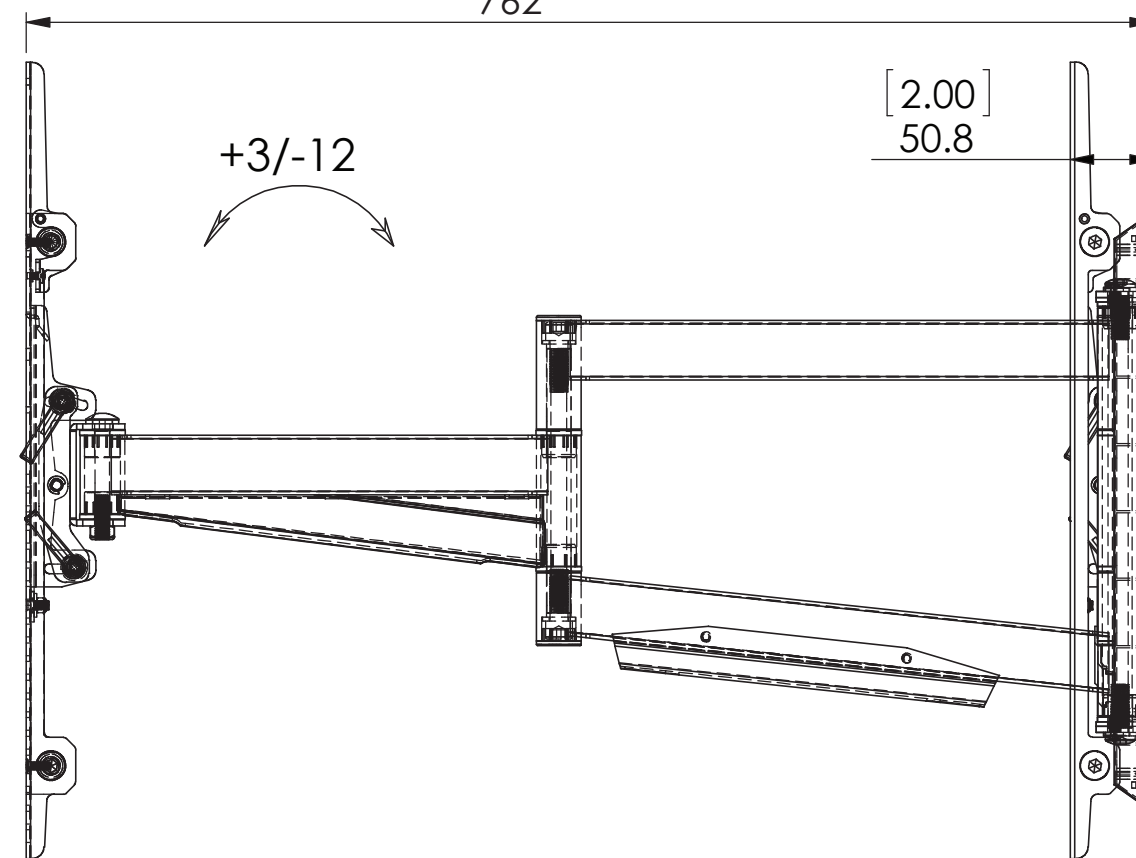

# REDXC150

- VESA STANDARD COMPATIBILITY  
(WIDTH X HEIGHT): 200 X 100 TO 700 X 500 MM
- MAXIMUM VESA MOUNTING CONFIGURATION: 700 X 500 MM
- SCREEN SIZE COMPATIBILITY: MOST 42" - 85" SCREENS
- MAXIMUM WEIGHT CAPACITY: 150 LBS (68.1 KG)
- PRODUCT COLOR: BLACK
- VIEWING ANGLE: +3° to -12°